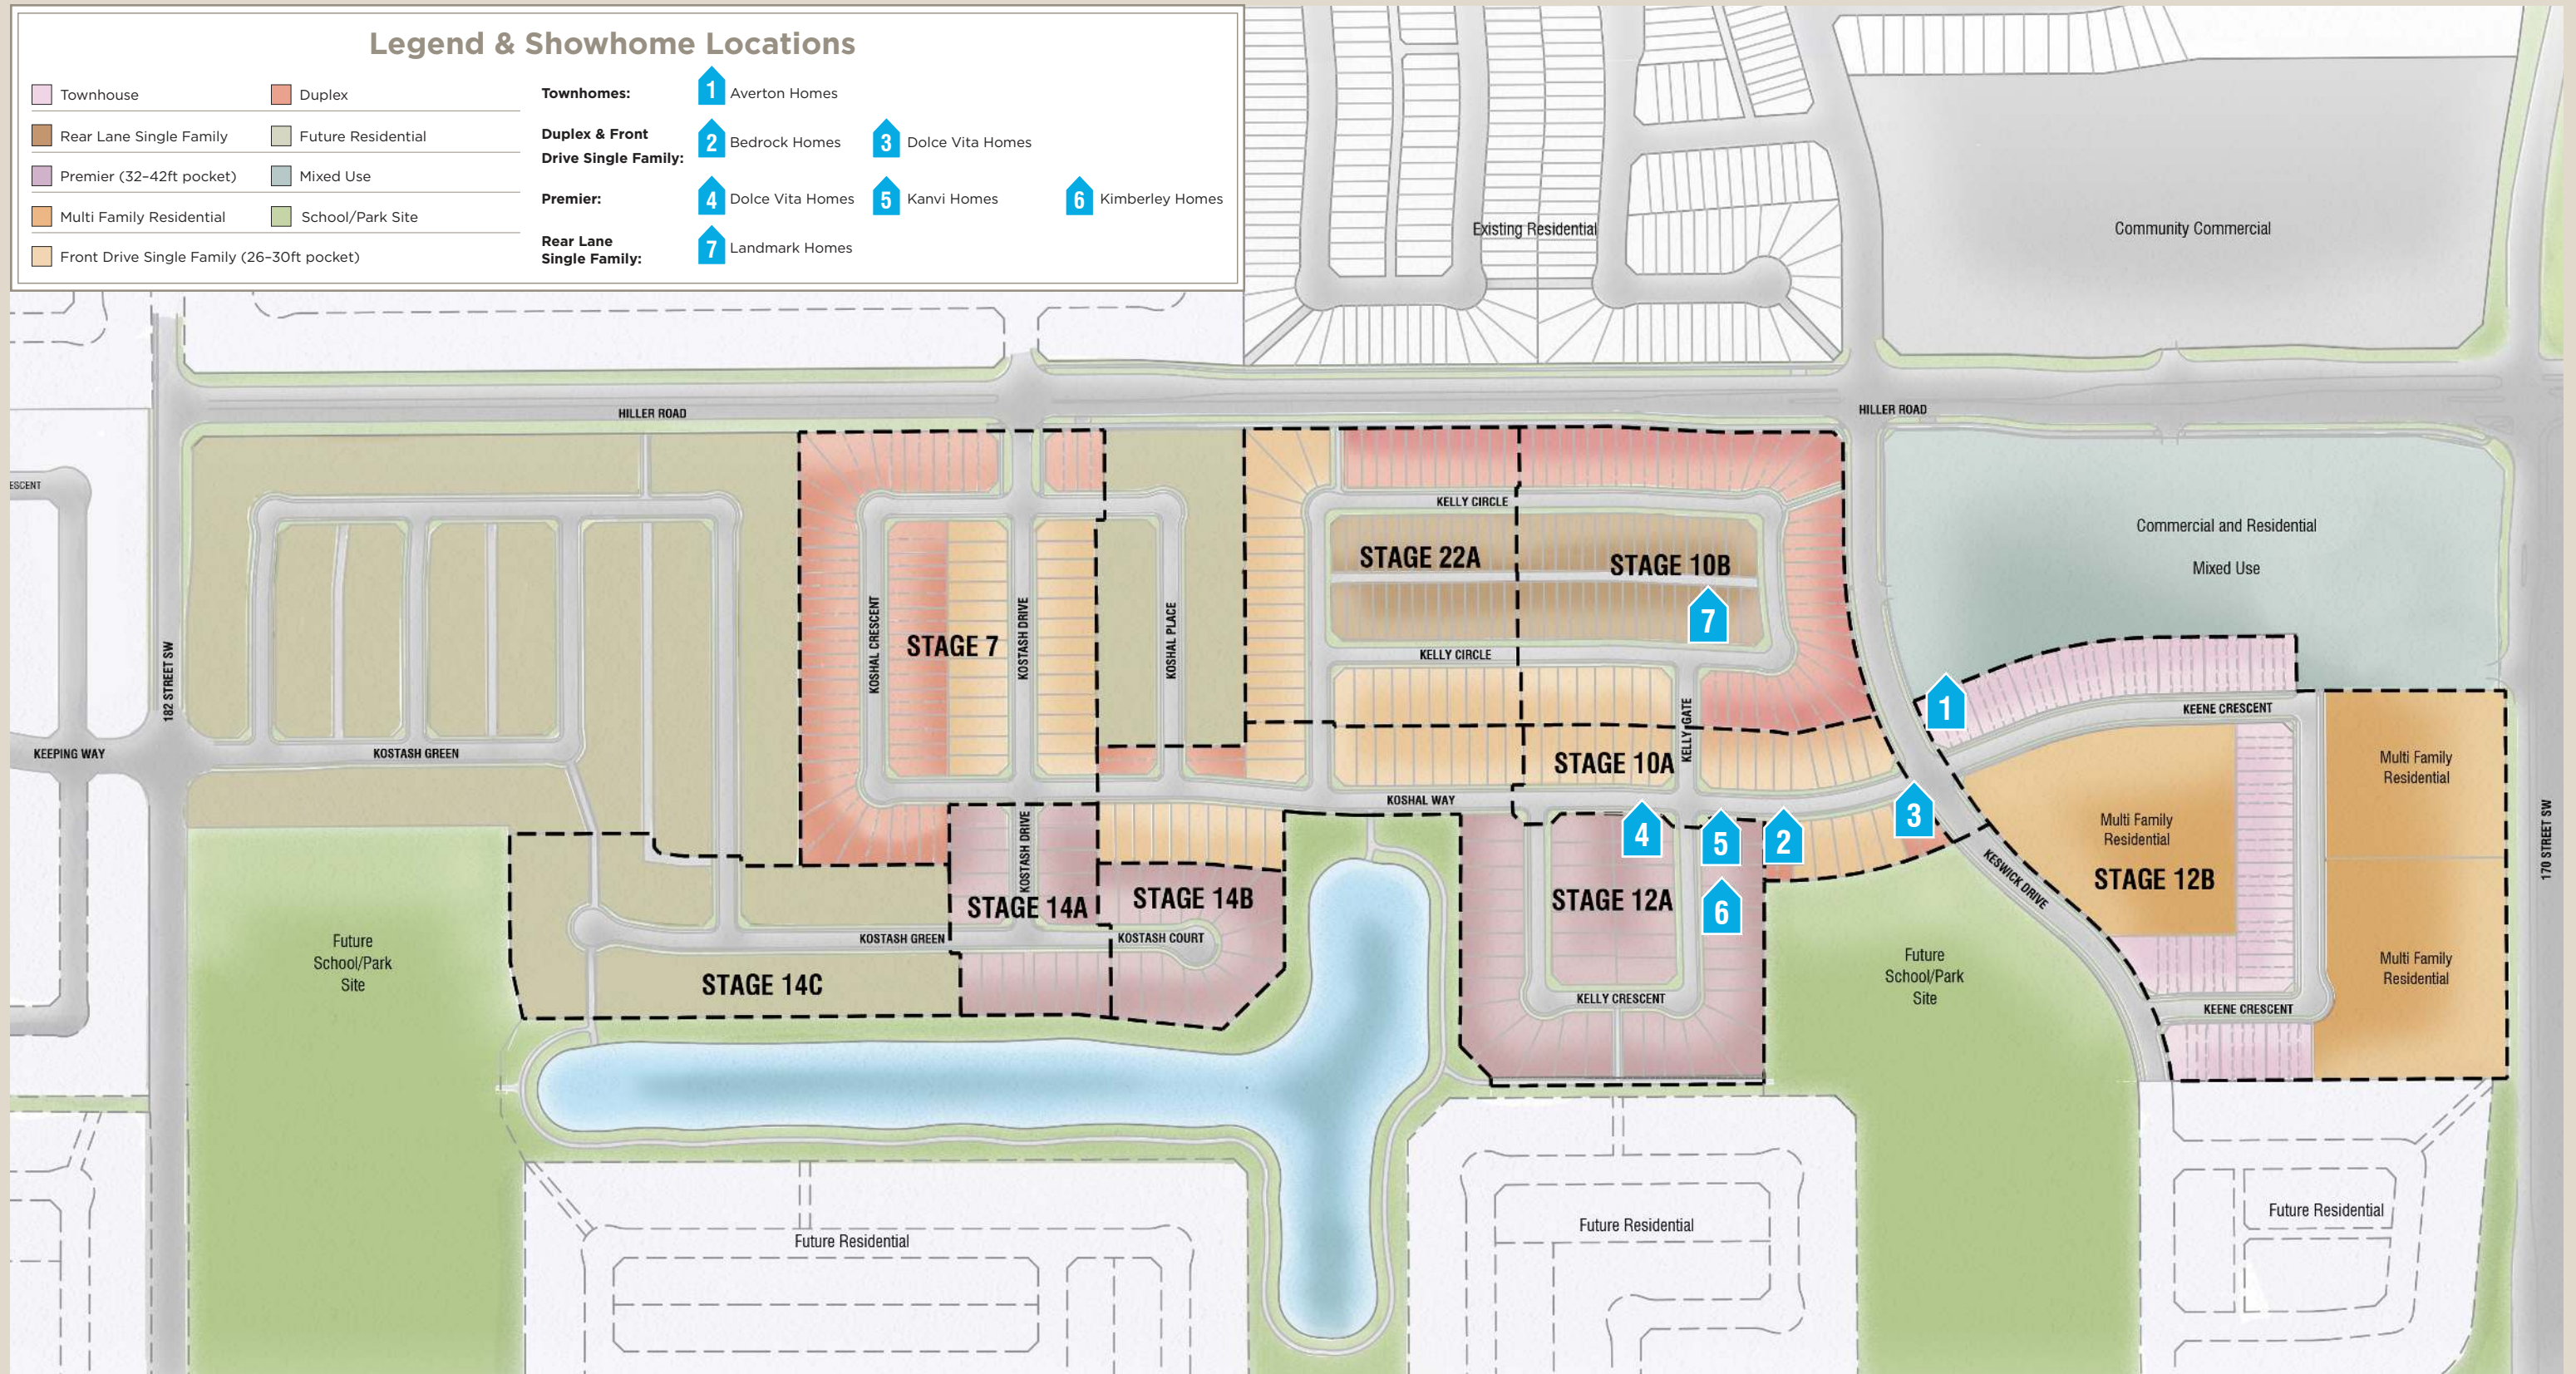

Legend & Showhome Locations

Townhouse	Duplex	Townhomes:	1 Averton Homes
Rear Lane Single Family	Future Residential	Duplex & Front Drive Single Family:	2 Bedrock Homes 3 Dolce Vita Homes
Premier (32-42ft pocket)	Mixed Use	Premier:	4 Dolce Vita Homes 5 Kanvi Homes 6 Kimberley Homes
Multi Family Residential	School/Park Site	Rear Lane Single Family:	7 Landmark Homes
Front Drive Single Family (26-30ft pocket)			

This plan is prepared as an information plan for prospective purchasers and is subject to change. Location of street furniture and landscaping are approximate and should be confirmed on site.