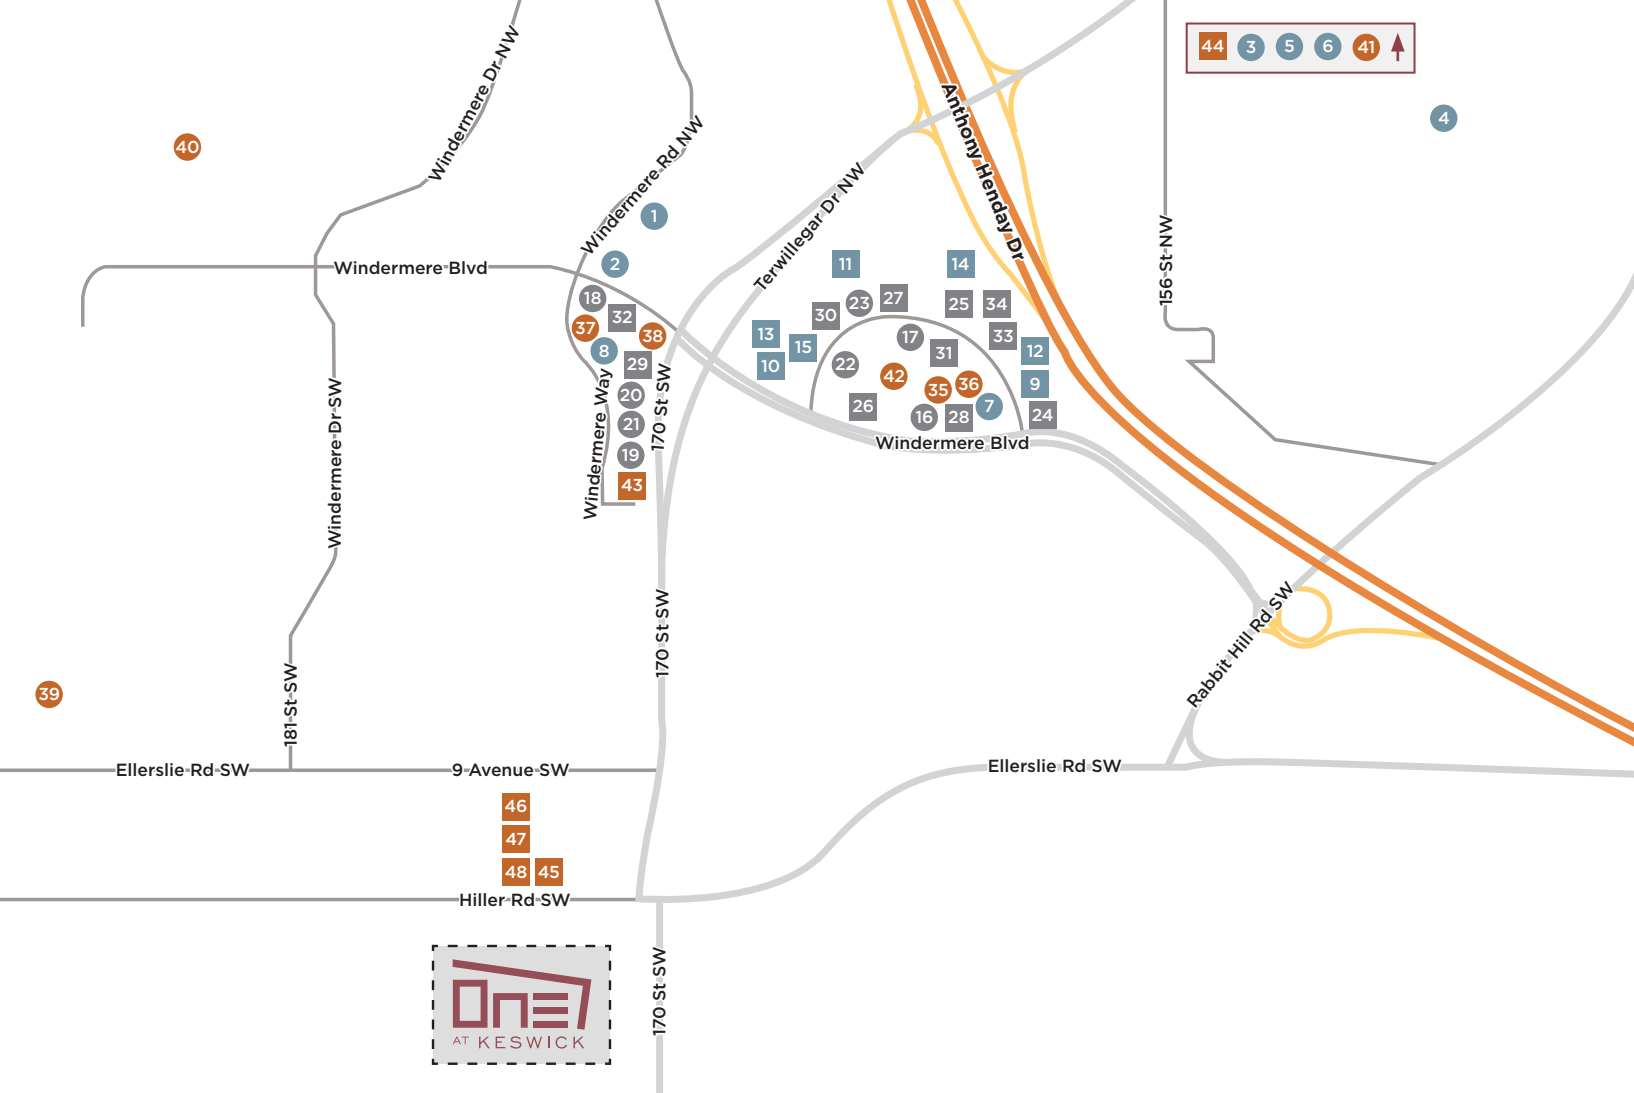

AMENITIES

SCHOOLS

- 1 St. John XXIII Catholic School (K-9; Opening 2017)
- 2 Windermere (K-6; Opening 2017)
- 3 Lillian Osborne High School (10-12)
- 4 Monsignor William Irwin Catholic School (K-6)
- 5 George H. Luck School (K-6)
- 6 Archbishop Joseph MacNeil Catholic School (K-9)

GROCERY

- 7 Safeway
- 8 Superstore

SHOPPING

- 9 Canadian Tire
- 10 Dollarama
- 11 Home Depot
- 12 London Drugs
- 13 Staples
- 14 Walmart

GAS STATION

- 15 Shell

FOOD/RESTAURANTS

- 16 Browns Socialhouse
- 17 Chili's Texas Grill
- 18 Starbucks
- 19 State & Main
- 20 Chopped Leaf
- 21 Panago
- 22 Swiss Chalet
- 23 Tim Hortons

FINANCIAL SERVICES & ATMS

- 24 ATB Financial
- 25 CIBC
- 26 HSBC
- 27 RBC
- 28 ScotiaBank
- 29 Servus Credit Union
- 30 TD

MEDICAL, DENTAL

- 31 Phan Dental
- 32 Southwest Smiles Dental Clinic
- 33 Windermere Dental
- 34 Windermere Medical Clinic

PET CARE

- 35 Currents Veterinary Centre
- 36 Pet Planet
- 37 Pet Valu
- 38 Windermere Vet Hospital

GOLF COURSES

- 39 Windermere Golf and Country Club
- 40 River Ridge Golf and Country Club

FITNESS & RECREATION

- 41 Terwillegar Rec Centre

ENTERTAINMENT

- 42 Cineplex Odeon

EMERGENCY SERVICES

- 43 Edmonton Police Service
- 44 Edmonton Fire Department 24

WINDERMERE SOUTH

*COMING FALL 2016

- 45 Gas Station & Car Wash
- 46 Day Care
- 47 Dentist Office
- 48 Coffee Shop